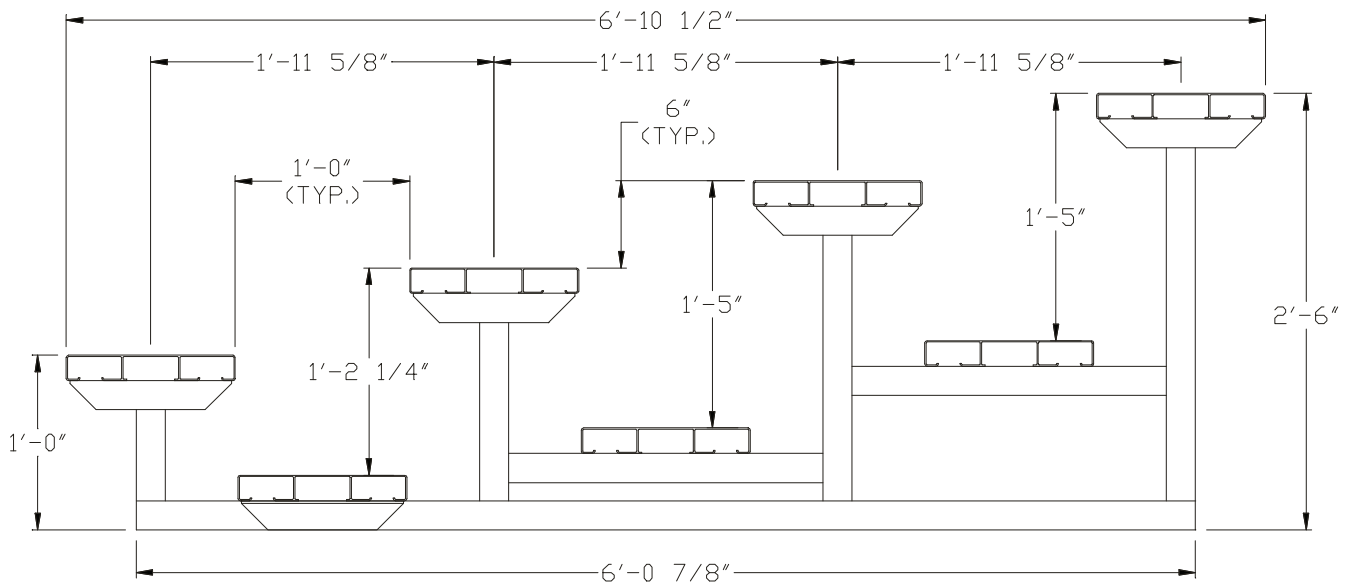

# THE "CHALLENGER" SERIES PORTABLE BLEACHERS

15' Long  
4 Rows High  
Seating for 40

This Bleacher design meets BOCA, Standard, Uniform, and Life Safety (NFPA 101 & 102) Building Codes.

- All Aluminum Construction
- Special 1st Row is 12" high - great for children
- Lightweight, easily moved by two adults
- 12" wide foot and seat boards
- Easy Assembly